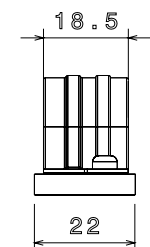

**PRODUCT CODE: SBS25WH**  
SPACER BAR SADDLE

**DESCRIPTION**

25mm Spacer Bar Saddle

**FINISH**

White Fire Resistant

**MATERIAL**

Pressed Steel

**PACKAGING**

Isometric view

Bottom view

Top view

Front view

Side view