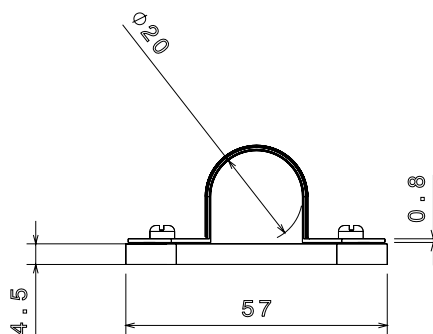

**PRODUCT CODE: SBS25WH**  
SPACER BAR SADDLE

**DESCRIPTION**

25mm Spacer Bar Saddle

**FINISH**

White Fire Resistant

**MATERIAL**

Pressed Steel

**PACKAGING**

Isometric view

Bottom view

Top view

Front view

Side view