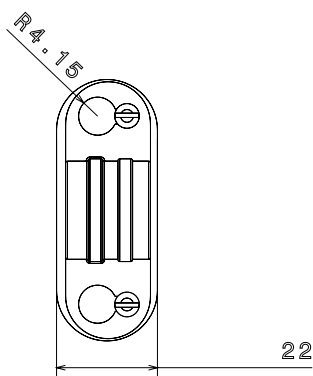

**PRODUCT CODE: SBS25WH**  
SPACER BAR SADDLE

**DESCRIPTION**

25mm Spacer Bar Saddle

**FINISH**

White Fire Resistant

**MATERIAL**

Pressed Steel

**PACKAGING**

Packed in qty 100

**ADDITIONAL NOTES**

Fully compliant to BS7671 18th Edition Amendment 3 and BS 8434-2  
Fire rated to 930°C for 120 minutes by Exxova Warringtonfire  
All certification is available on request

Isometric view

Bottom view

Top view

Front view

Side view