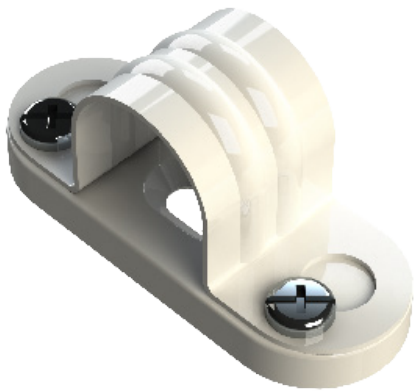

**PRODUCT CODE: SBS25WH**  
SPACER BAR SADDLE

**DESCRIPTION**

25mm Spacer Bar Saddle

**FINISH**

White Fire Resistant

**MATERIAL**

Pressed Steel

**PACKAGING**

Packed in qty 100

**ADDITIONAL NOTES**

Fully compliant to BS7671 18th Edition Amendment 3 and BS 8434-2  
Fire rated to 930°C for 120 minutes by Exxova Warringtonfire  
All certification is available on request

Isometric view

Bottom view

Top view

Front view

Side view