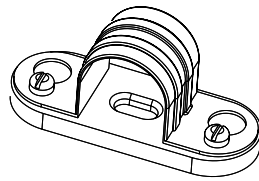

**PRODUCT CODE: SBS25WH**  
SPACER BAR SADDLE

**DESCRIPTION**

25mm Spacer Bar Saddle

**FINISH**

White Fire Resistant

**MATERIAL**

Pressed Steel

**PACKAGING**

Packed in qty 100

**ADDITIONAL NOTES**

Fully compliant to BS7671 18th Edition Amendment 3 and BS 8434-2  
Fire rated to 930°C for 120 minutes by Exxova Warringtonfire  
All certification is available on request

Isometric view

Bottom view

Top view

Front view

Side view