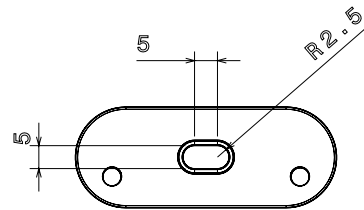

**PRODUCT CODE: SBS25WH**  
SPACER BAR SADDLE

**DESCRIPTION**

25mm Spacer Bar Saddle

**FINISH**

White Fire Resistant

**MATERIAL**

Pressed Steel

**PACKAGING**

Isometric view

Bottom view

Top view

Front view

Side view